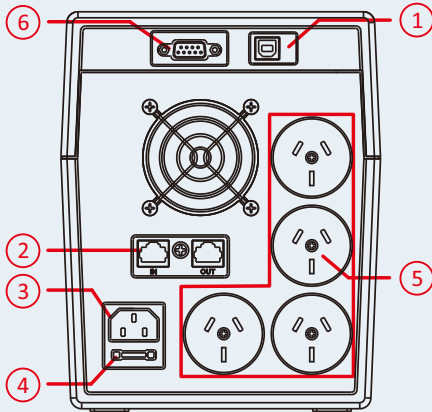

Camera Surveillance

Point of Sale

Telephone Systems

Computer

Peripherals

MICRO PROCESSOR

BATTERY  
HIGH, LOW PROTECTION

IN/OUT  
RJ45

## BACK PANELS

**2200VA**

- 1 - USB communication port
- 2 - RJ45 surge protection
- 3 - IEC input
- 4 - User replaceable fuse
- 5 - Output sockets
- 6 - RS232 communication port